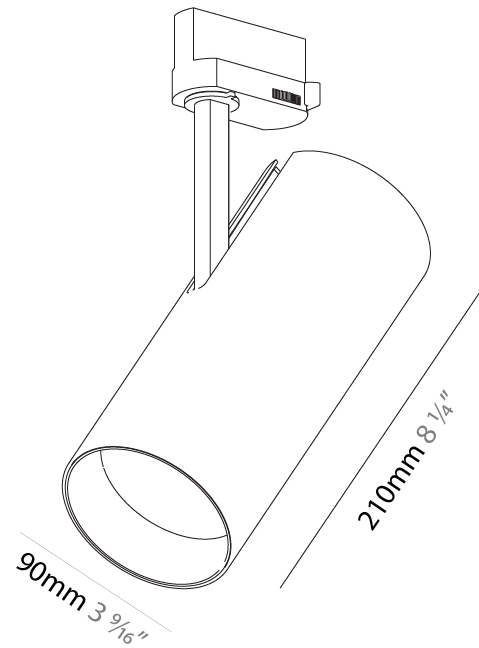

GENERAL

Series: Imagine
 Subseries: Imagine 90
 Brand: Prolicht
 Division: Architectural
 Mounting Type: Track
 Mounting Location: Ceiling

PHYSICAL

Shape: Cylinder
 Diameter (mm): 90
 Diameter (in): 3 9/16
 Height (mm): 210
 Height (in): 8 1/4
 Max. Overall Height (mm): 230
 Max. Overall Height (in): 9 1/16
 Light Distribution: Adjustable / Direct
 Weight (kg): 0.903
 Weight (lbs): 1.99
 Fixture Finish: SSR / BKV / CWI / CRY / HAB / UFT / ITA / RUA / FTG / MYG / LOD / PUS / FRO / FUP / KIA / POP / BLS / SPG / MEY / GOH / GUM / CHC / COM / ABZ / JAG / OBR / MOS / ROR
 Fixture Material: Aluminum Die Cast

OPTICAL

Reflector°: 6
 Optic°: Lens Pack - No Lens / Linear Spread Lens / Honeycomb / Spread Lens
 Adjustability: Rotational 350°; Tilt 90°

RATINGS AND CERTIFICATIONS

Certified By: Certified for North American Standards
 IP rating: IP20