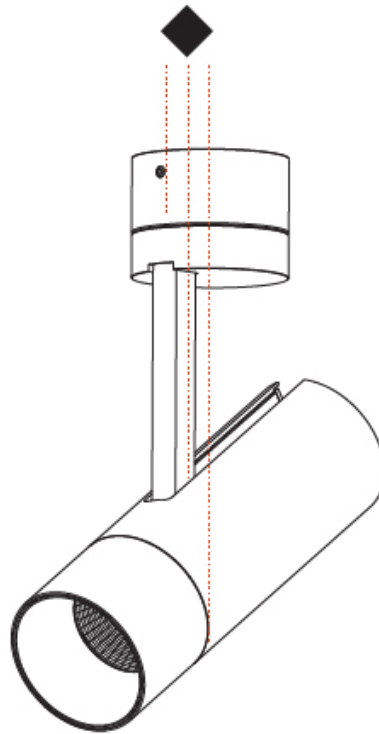

A3D112-

PROJECT

TYPE

SPECIFIER

QUANTITY

DATE