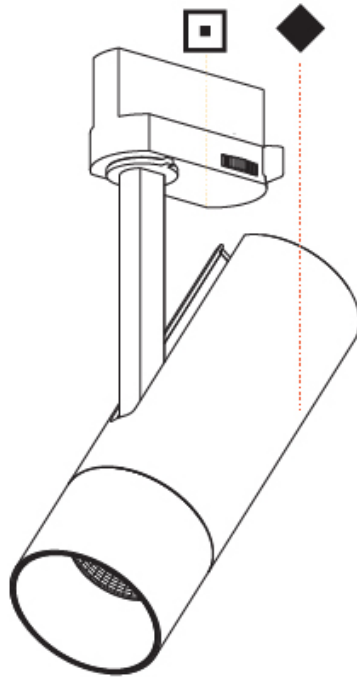

IMAGINE 60 TRACK

A3T010-

PROJECT	_____
TYPE	_____
SPECIFIER	_____
QUANTITY	_____
DATE	_____

A