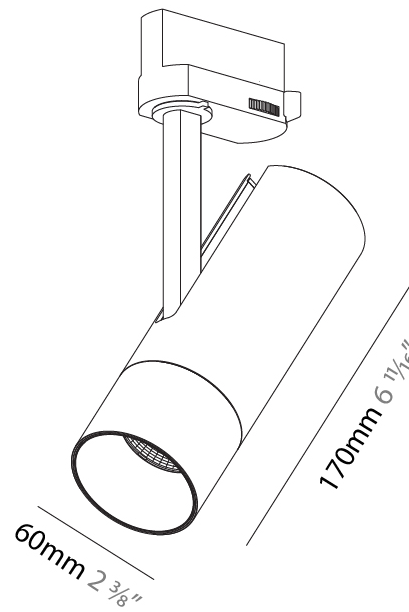

OPTICAL

Optic: Lens Pack - No Lens / Linear Spread Lens / Honeycomb / Spread Lens
 Beam Angle: 12

RATINGS AND CERTIFICATIONS

Certified By: Certified for North American Standards
 IP rating: IP20

IMAGINE 60 TRACK